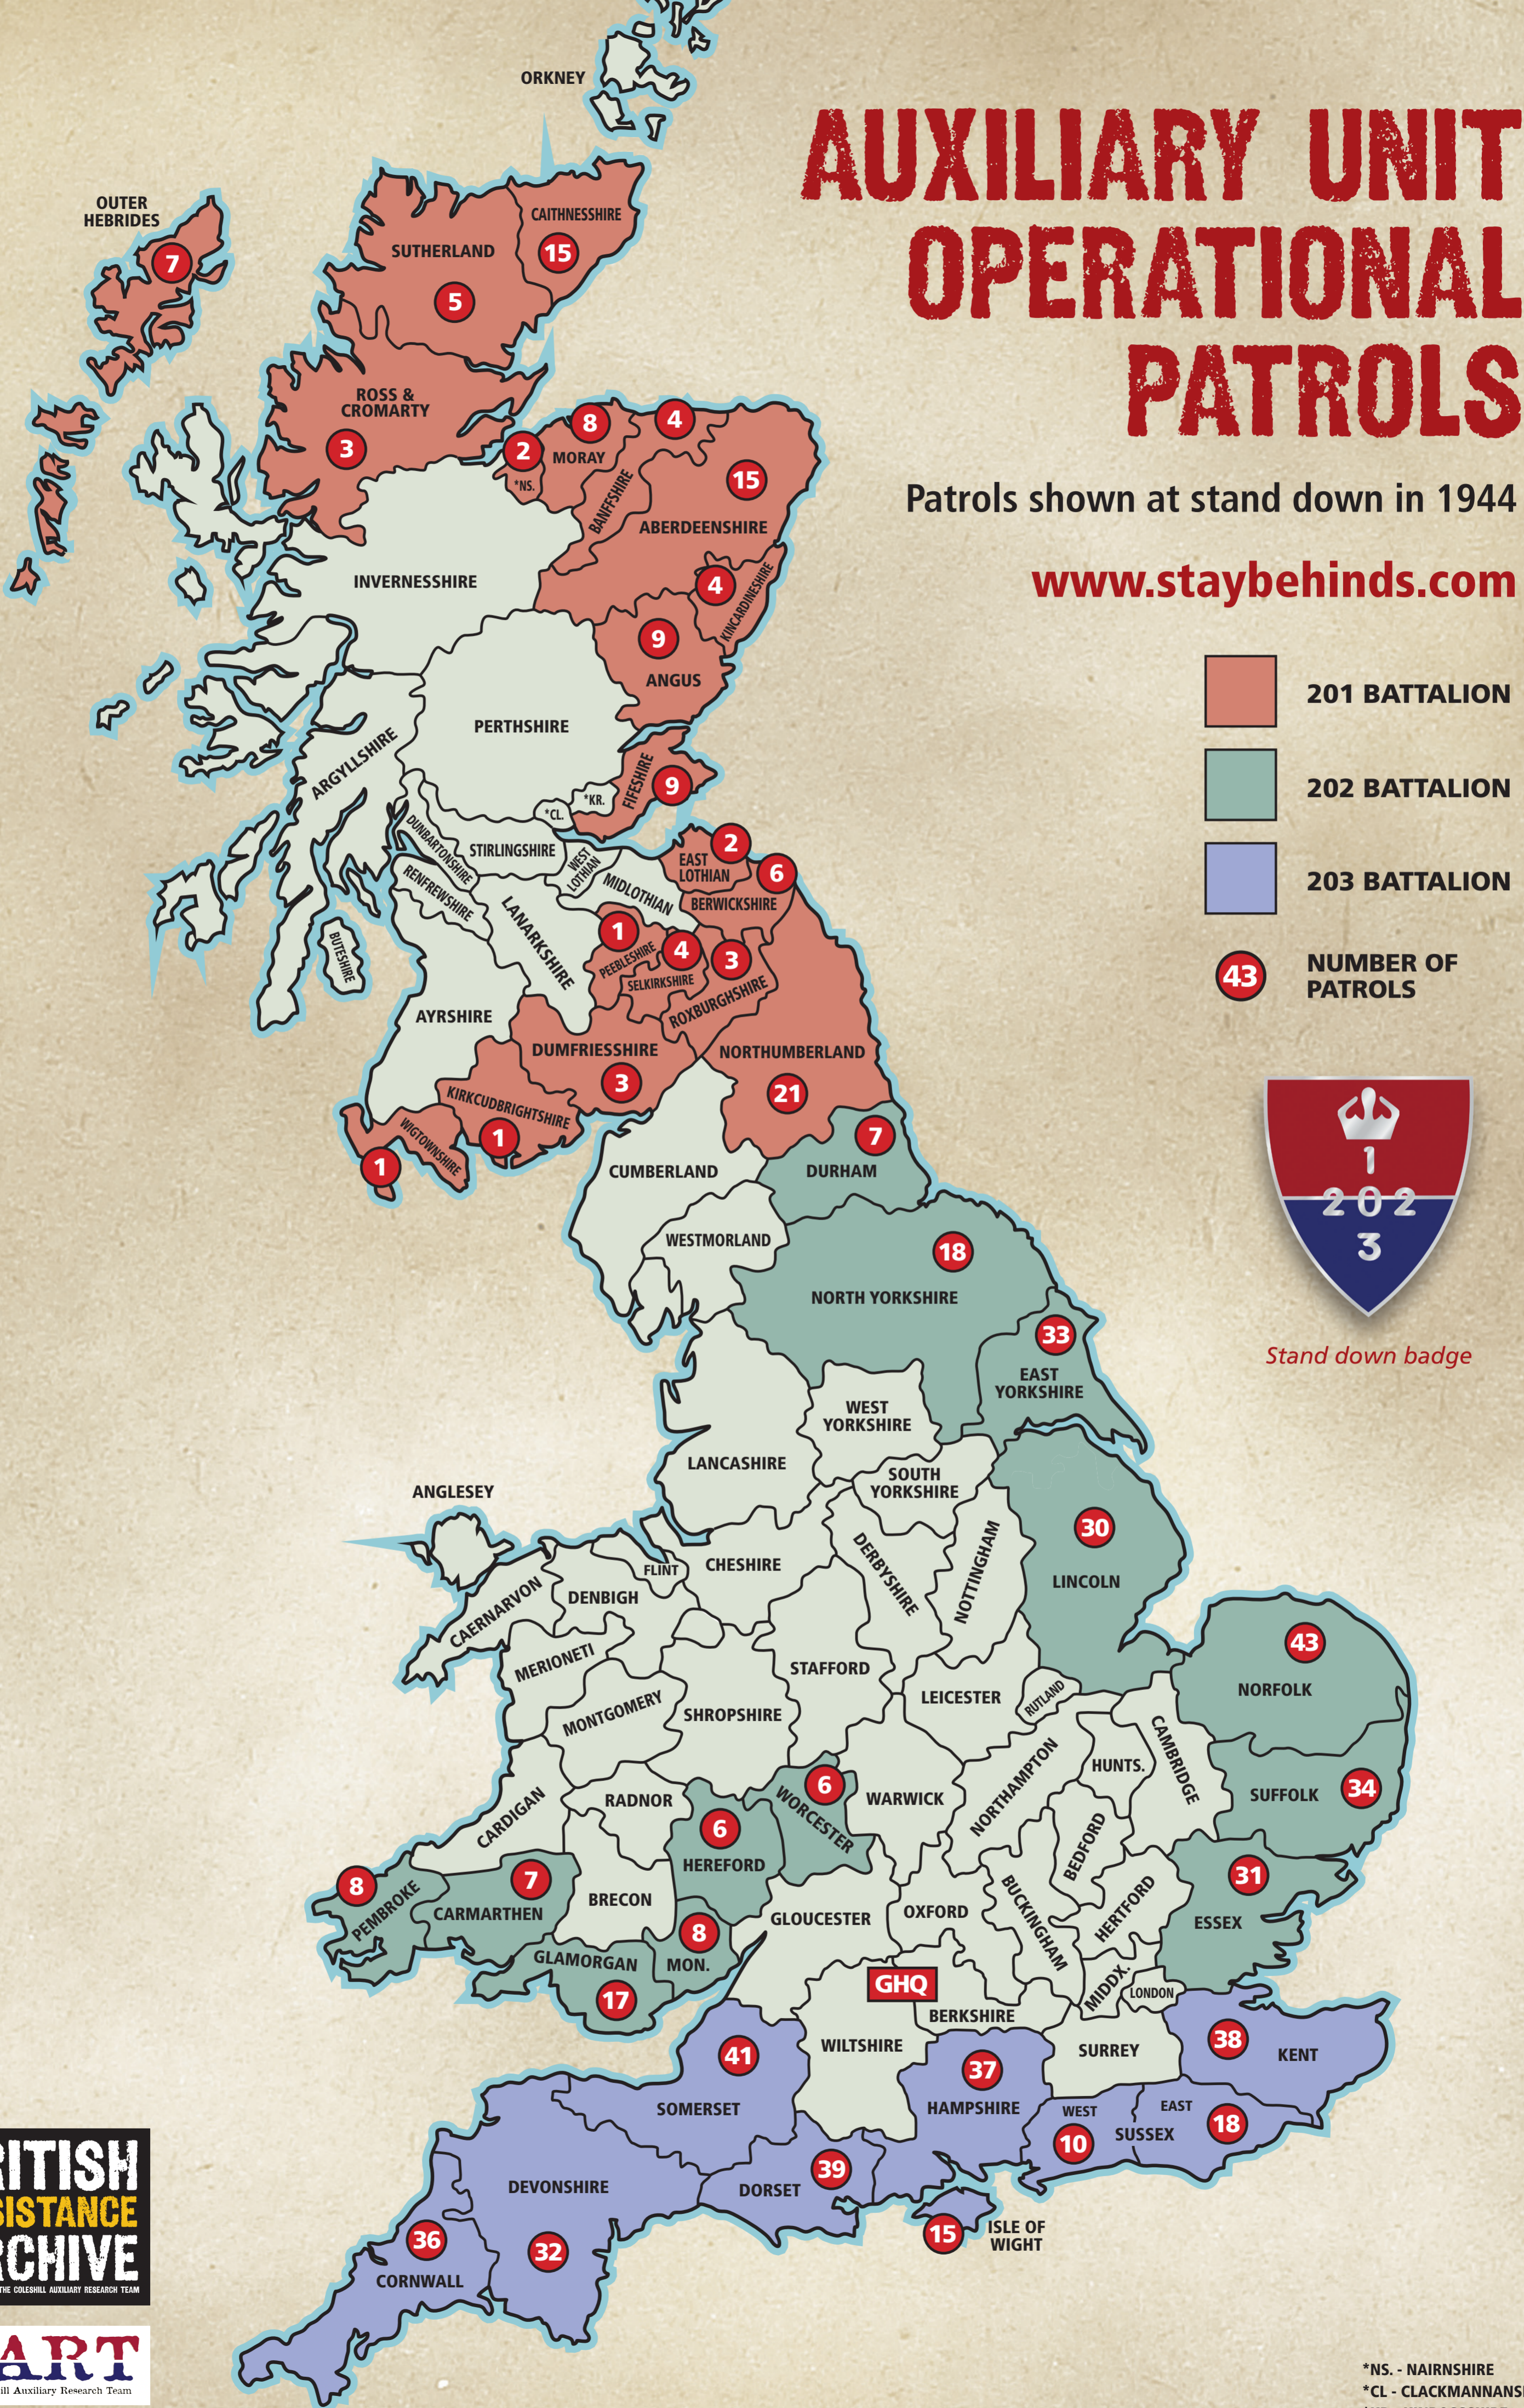

# AUXILIARY UNIT OPERATIONAL PATROLS

Patrols shown at stand down in 1944

[www.staybehinds.com](http://www.staybehinds.com)

Stand down badge

\*NS - NAIRNSHIRE  
\*CL - CLACKMANNANSHIRE  
\*KR - KINROSSHIRE