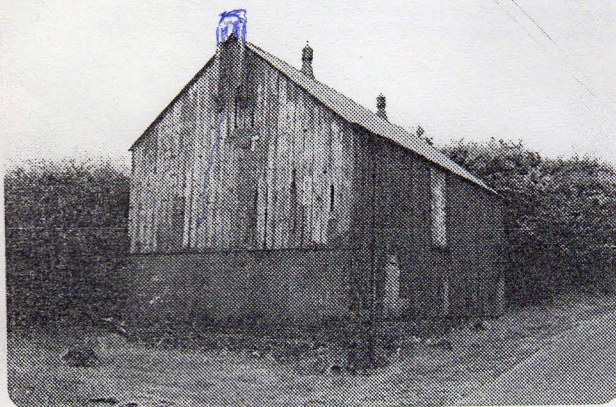

B9133/LJH

ALVERDISCOTT

BIDEFORD, NORTH DEVON

DETACHED WOOD AND GALVANISED

IRON STORE SHED

SITUATED APPROXIMATELY

1½ MILES FROM BIDEFORD TOWN

Known As:

" The Old Port Mission "

Alverdiscott Road

BRIEFLY COMPRISING:

DETACHED WOODEN AND GALVANISED STORAGE
SHED, SET ON A CONCRETE BASE.

The measurements of the Old Port Mission as taken from the outside is 25'2" x 14'1" min